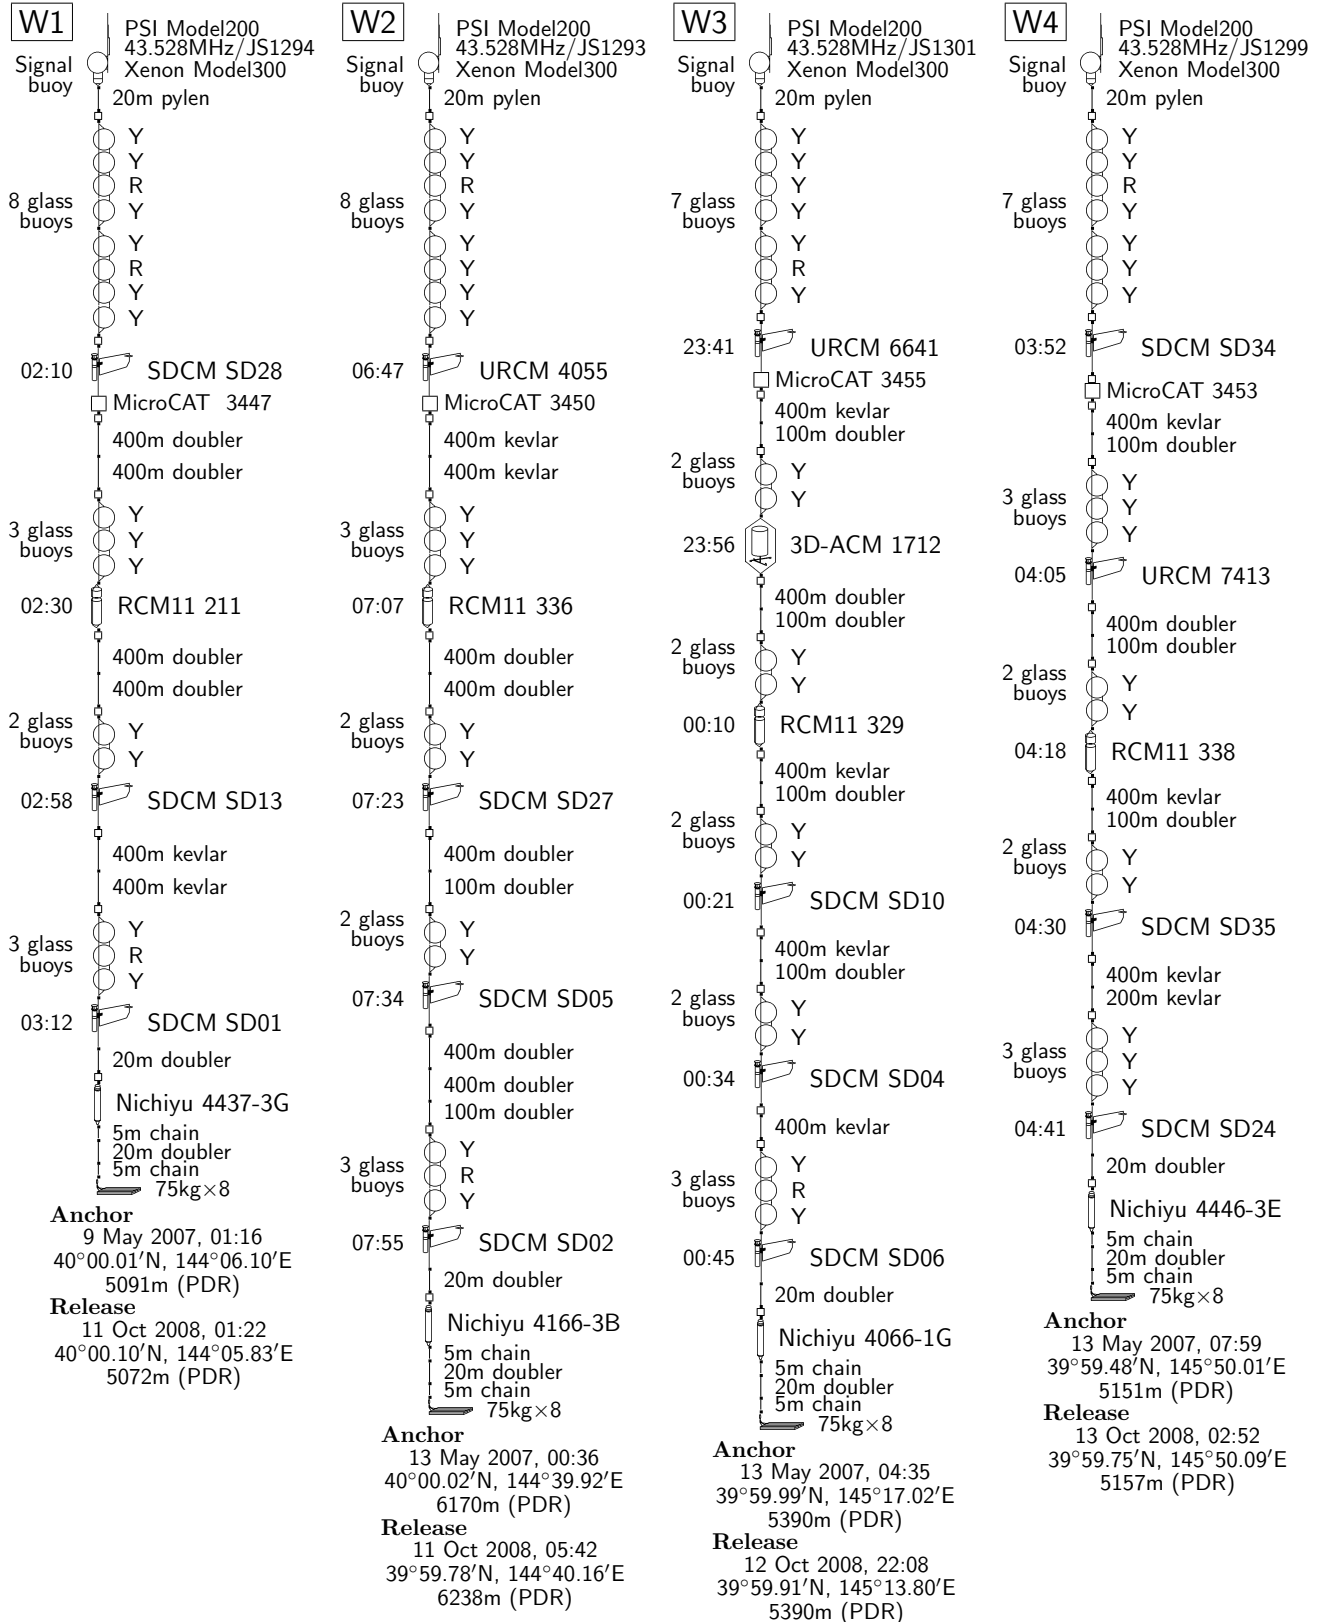

# 9. Mooring Systems

## Recovered Systems at 40°N

# Recovered Systems in 38°N Area

## Deployed Systems in 38°N Area